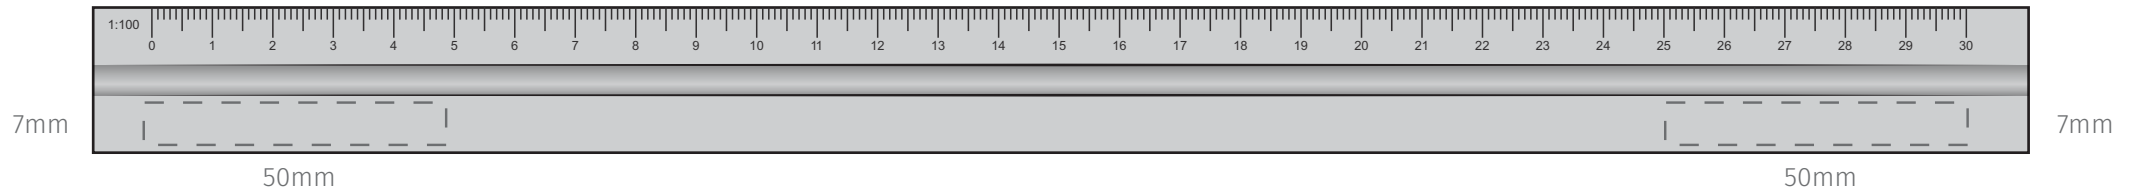

TEMPLATE:
■ SCALE RULER

PAD PRINT

ENGRAVING

Item shown at 80% actual size when viewed on A4 paper

BRANDING - Pad, Engrave

Max branding area 50 x 7mm (Pad Print)

Max branding area 100 x 7mm (Engraving)